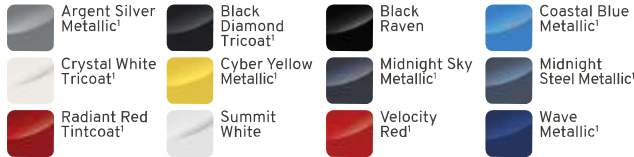

EXTERIOR COLORS

KEY STANDARD FEATURES

SAFETY + SECURITY

Automatic Emergency Braking²
Buckle to Drive
Embedded OnStar® hardware, includes 3-month trial of Safety & Security³ and 3-month trial of Driver Remote Access³
Following Distance Indicator²
Forward Collision Alert²
Front Pedestrian Braking²
HD Rear Vision Camera²
IntelliBeam auto high beam control
Lane Change Alert with Side Blind Zone Alert²
Lane Keep Assist with Lane Departure Warning²
Rear Cross Traffic Alert²
Rear Park Assist²
Safety Alert Seat²
Tire Pressure Monitoring System

PERFORMANCE

2.0L Turbo engine (237 hp/258 lb.-ft. of torque) paired with 8-speed automatic transmission
Driver Mode Selector, includes My Mode

PRODUCTIVITY + DRIVE EXPERIENCE

Wi-Fi® Hotspot⁴ capable
8-speaker premium audio system
12-volt power outlets (1 front, 1 rear)
12-way power driver and 8-way power front passenger seat
Adaptive Remote Start
Cadillac user experience⁵ with 8-inch diagonal HD color touch-screen
Dual-display reconfigurable color digital Driver Information Center
Dual-zone automatic climate control
Heated, power-adjustable outside mirrors with integrated turn signal indicators
Keyless Access and Keyless Start

Leather-wrapped steering wheel with mounted controls for audio, phone and cruise control

Available SiriusXM® with 360L⁶

Split-folding rear seat

USB ports⁷ (2)

Wireless Apple CarPlay®⁸ and Android Auto⁹ capable

Wireless device charging¹⁰

KEY AVAILABLE FEATURES

2.7L Turbo engine (310 hp/350 lb.-ft. of torque, Premium Luxury; 325 hp/380 lb.-ft. of torque, V-Series) with 10-speed automatic transmission

3.6L Twin Turbo V6 engine (472 hp/445 lb.-ft. of torque, V-Series Blackwing) with 6-speed manual or 10-speed automatic transmission

12-inch diagonal HD color reconfigurable Driver Information Center

18-way adjustable front seats

Adaptive Cruise Control²

All-wheel drive

Auto-dimming inside rearview mirror

Bose® 14-speaker or AKG Studio 15-speaker premium surround sound audio system

Brembo® high-performance front and rear brakes with slotted rotors (V-Series Blackwing only)

Cadillac user experience⁵ with embedded Navigation¹¹

Color Head-Up Display

Electronic Precision Shift

HD Surround Vision with recorder²

Leather seating surfaces

Magnetic Ride Control™

Memory settings for driver seat and outside mirrors

Power sunroof

Rainsense™ front wipers

Universal Home Remote